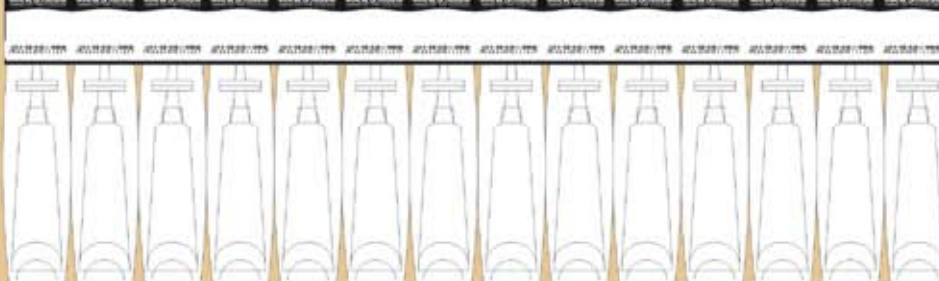

iden'ko

LA PEINTURE DES LOISIRS CRÉATIFS
PAINT FOR CREATIVE, MULTI-TECHNIQUE LEISURE ACTIVITIES

iden'ko

ASSORTIMENT PORCELAINE
PORCELAIN ASSORTMENT

N161700

3 04645 048813 2

35 couleurs porcelaine x5

14 cernes x5

1 set de pinceaux x5

1 set "minipack" x5

1 set valisette x5

35 color shades for porcelaine x5

14 outliners x5

1 paintbrush sets x5

1 set "minipack" x5

1 set valisette x5